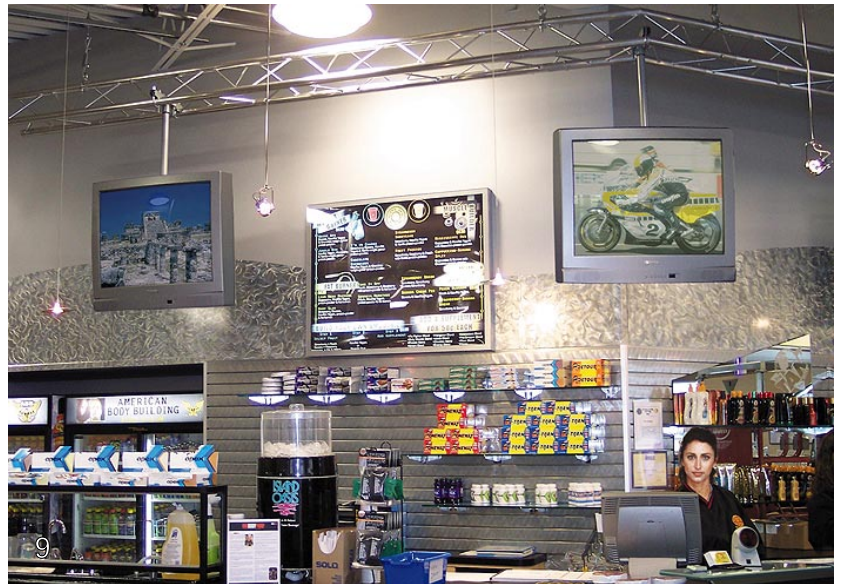

1  
Curved plasma stand.

Adjustable angle fixing plate.

2  
Free standing curved corner stand.

3  
Ceiling mounted OPTI Trilite 100 support and framework for drinks displays.

4

5

6

Stands or supports can be made in all shapes and sizes and be fixed, static or mobile on lockable wheels.

# TV Monitor Supports

All types of TV monitors are used in a variety of places these days. Cafés, bars, leisure centers, at exhibitions and in the home.

Monitors can be used in all kinds of practical installations. Simulators, gyms and even added to cycling or rowing machines (as shown right).

Banks of LED monitors can be mounted on standard OPTI Trilite to allow the screens to be hung together safely in larger venues. Full Trilite Catalog available on request.

Photo courtesy of Hutchison Technologies.